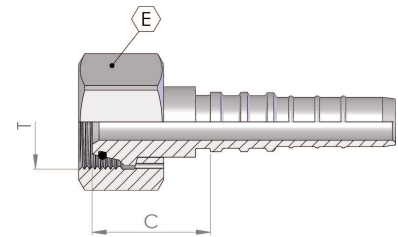

0084Y

Metric Female 24° Seat Heavy

(DKOS)

Product number	hose I.D.		Dimension				
	in	mm	dash size	T	erm.	E	Cut-off C
0084Y06-22	3/8	9.5	06	M22-1.5	14	30	38
0084Y06-24	3/8	9.5	06	M24-1.5	16	32	39
0084Y08-24	1/2	12.7	08	M24-1.5	16	34	39
0084Y12-36	3/4	19	12	M36-2	25	46	45

002M

Swaged Ferrule (skive)

Product number	hose I.D.	Dimension		I.D.	skive
	in	D	mm	L	Length
002M-04	1/4	19.6	6.4	38	29
002M-06	3/8	24	9.5	40	31