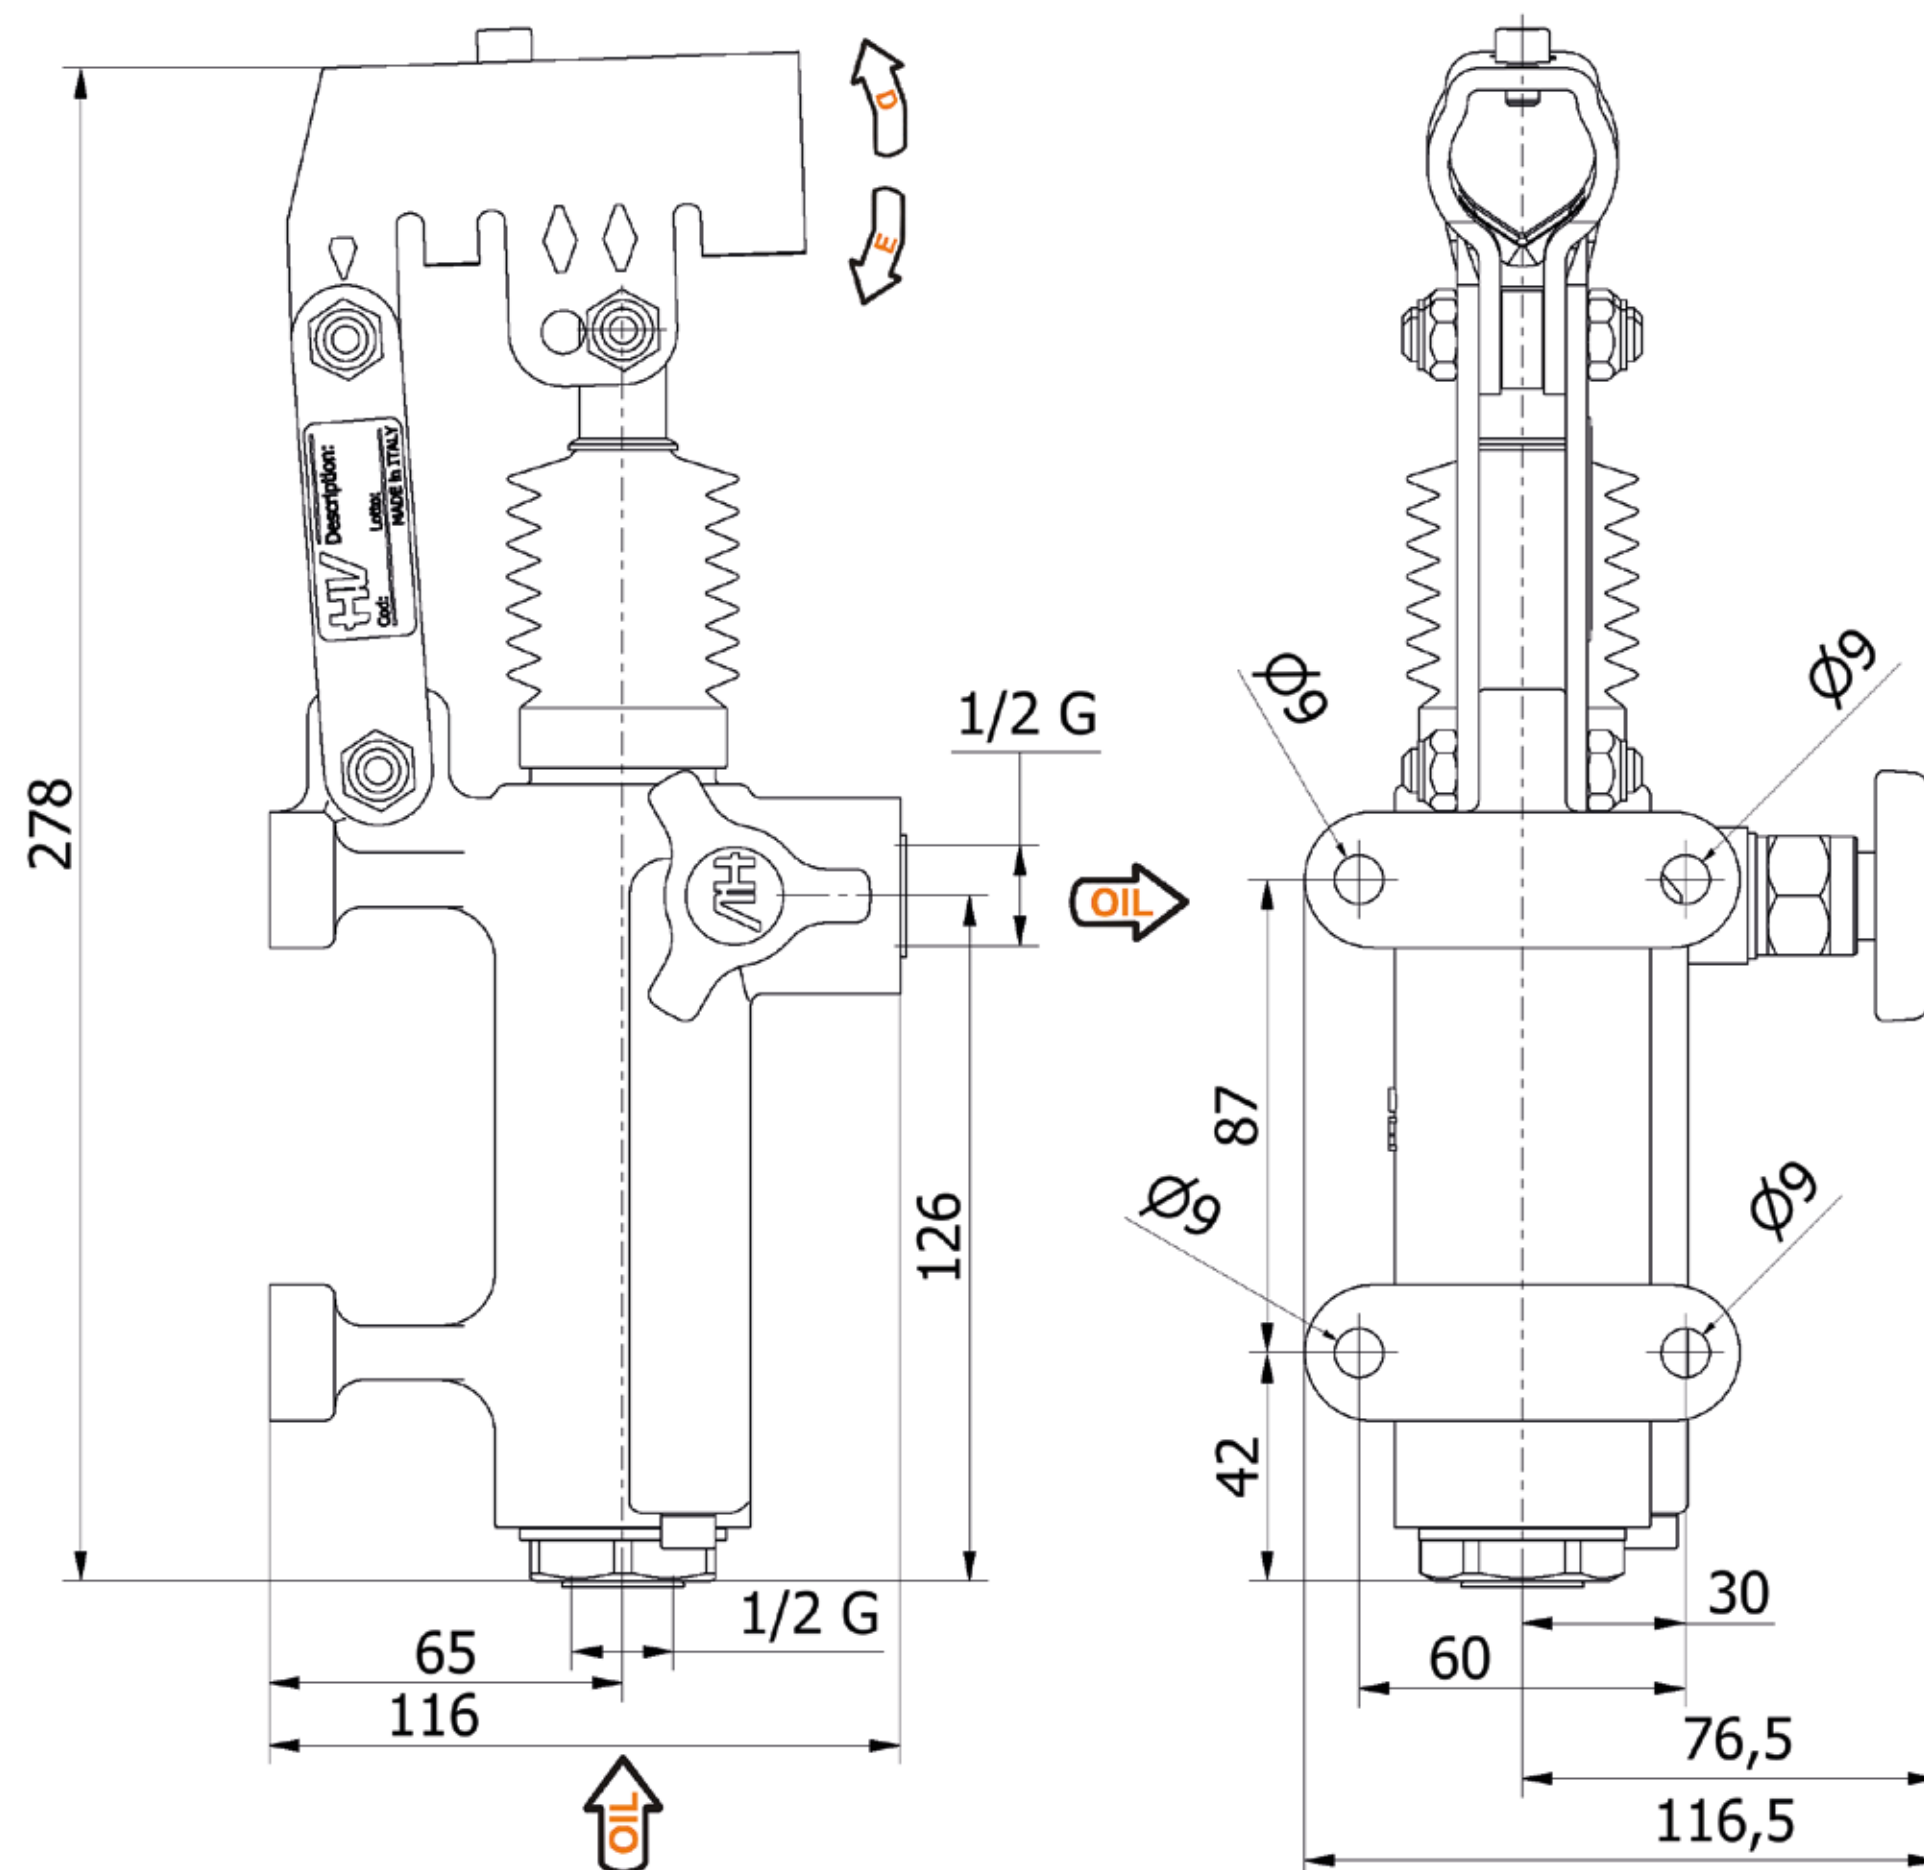

Hand pumps

PMO 50 s

Tech sheet

DETAILS

with release hand knob
double acting hand pump for single acting cylinder
for fixing to wall

SPECIFICATIONS

Cast iron body
Piston treated with Niploy
White zinc plated support lever
Lever connection $\varnothing 27$
White zinc plated external parts
Standard colour black

HYDRAULIC DIAGRAM

EFFORT DIAGRAM

DISPLACEMENT cm ³	A mm	B mm	C mm	D °	E °	ACTUAL DISPLACEMENT cm ³	PRESSURE BAR		MASS KG	CODE
							OPTIMAL	MAX		
50	--	--	--	38	37	43,825	80	280	3,400	6077.0032

HV Hydraulic s.r.l. | Take YOU to another WORLD