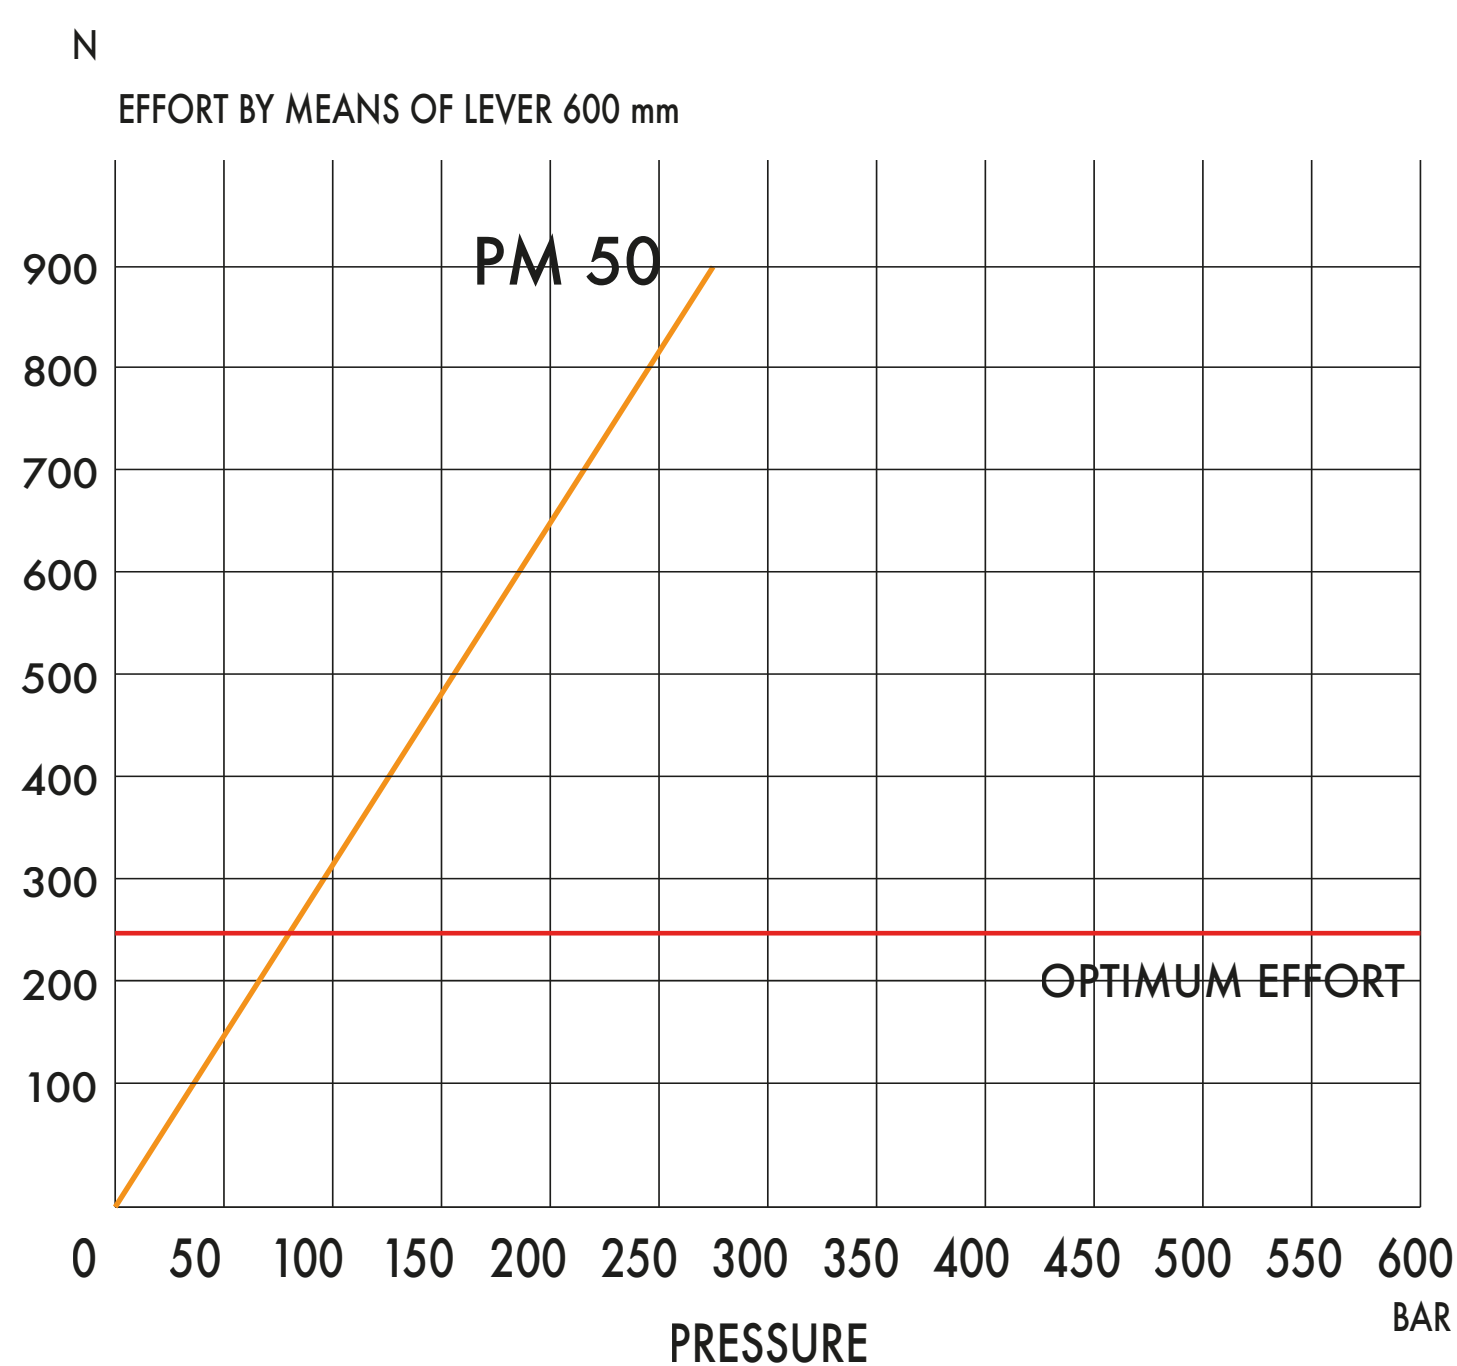

Hand pumps

PMO 50 s

Tech sheet

DETAILS

with release hand knob
double acting hand pump for single acting cylinder
for fixing to wall

SPECIFICATIONS

Cast iron body
Piston treated with Niploy
White zinc plated support lever
Lever connection $\varnothing 27$
White zinc plated external parts
Standard colour black

HYDRAULIC DIAGRAM

EFFORT DIAGRAM

DISPLACEMENT cm ³	A mm	B mm	C mm	D °	E °	ACTUAL DISPLACEMENT cm ³	PRESSURE BAR		MASS KG	CODE
							OPTIMAL	MAX		
50	--	--	--	38	37	43,825	80	280	3,400	6077.0032

HV Hydraulic s.r.l. | Take YOU to another WORLD