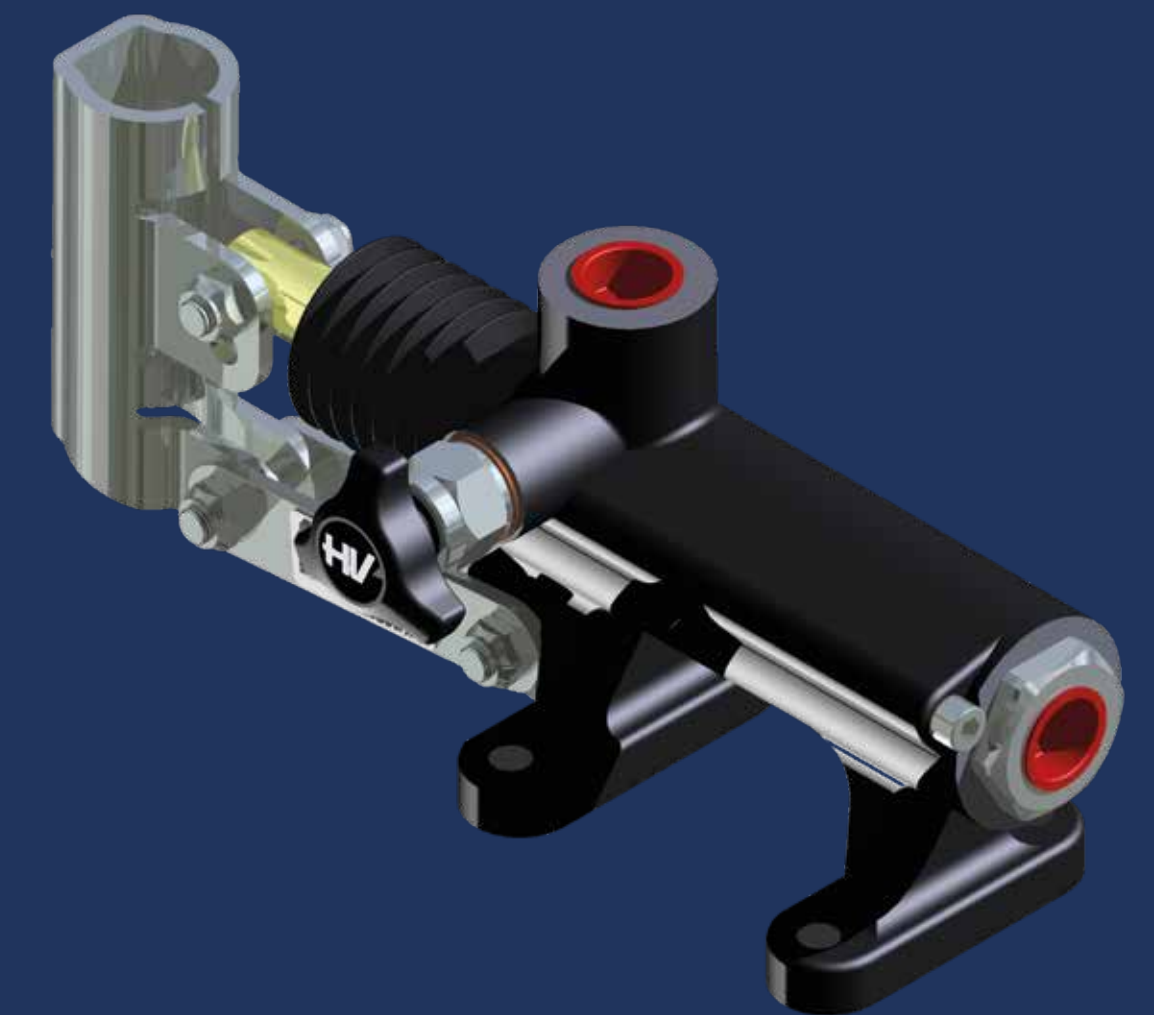

Hand pumps

PMO 50 s

Tech sheet

DETAILS

with release hand knob
double acting hand pump for single acting cylinder
for fixing to wall

SPECIFICATIONS

Cast iron body
Piston treated with Niploy
White zinc plated support lever
Lever connection $\varnothing 27$
White zinc plated external parts
Standard colour black

HYDRAULIC DIAGRAM

EFFORT DIAGRAM

DISPLACEMENT cm ³	A mm	B mm	C mm	D °	E °	ACTUAL DISPLACEMENT cm ³	PRESSURE BAR		MASS KG	CODE
							OPTIMAL	MAX		
50	--	--	--	38	37	43,825	80	280	3,400	6077.0032

HV Hydraulic s.r.l. | Take YOU to another WORLD