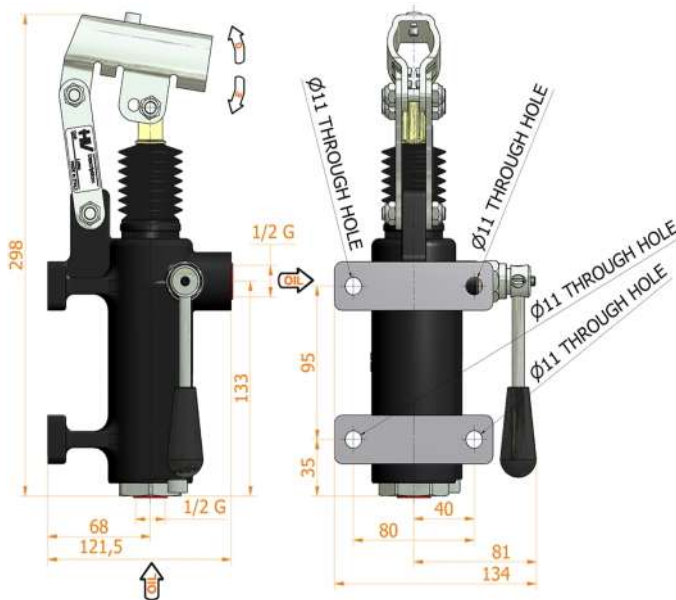

# PMO 70 L-s

with release lever  
double acting hand pump for single acting cylinder  
for fixing to wall

**Specifications:**

- Cast iron body
- Piston treated with Niploy
- White zinc plated support lever
- Lever connection Ø 27
- White zinc plated external parts
- Standard colour black

DISPLACEMENT cm <sup>3</sup>	A mm	B mm	C mm	D °	E °	ACTUAL DISPLACEMENT cm <sup>3</sup>	PRESSURE BAR		MASS KG	CODE WITHOUT BELLOWS	CODE WITH BELLOWS
							OPTIMAL	MAX			
70	--	--	--	45	40	70,233	50	200	5,100	6079.0008	6079.0035