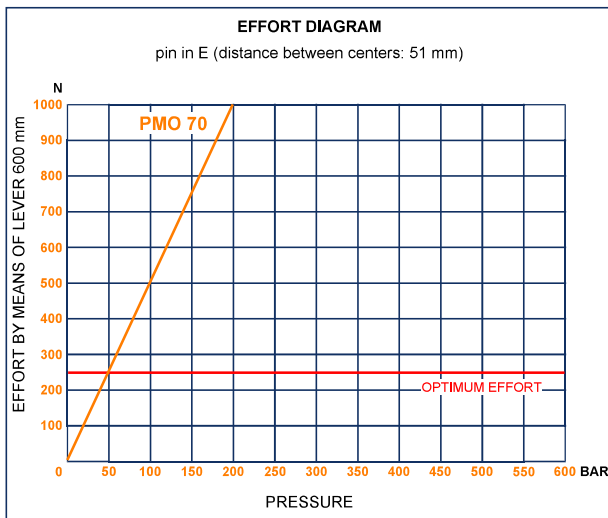

# PMO 70 L-s

with release lever  
double acting hand pump for single acting cylinder  
for fixing to wall

**Specifications:**

- Cast iron body
- Piston treated with Niploy
- White zinc plated support lever
- Lever connection Ø 27
- White zinc plated external parts
- Standard colour black

DISPLACEMENT cm <sup>3</sup>	A mm	B mm	C mm	D °	E °	ACTUAL DISPLACEMENT cm <sup>3</sup>	PRESSURE BAR		MASS KG	CODE WITHOUT BELLOWS	CODE WITH BELLOWS
							OPTIMAL	MAX			
70	--	--	--	45	40	70,233	50	200	5,100	6079.0008	6079.0035