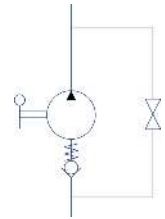

# PMO 70 L-s

with release lever  
double acting hand pump for single acting cylinder  
for fixing to wall

**Specifications:**

- Cast iron body
- Piston treated with Niploy
- White zinc plated support lever
- Lever connection Ø 27
- White zinc plated external parts
- Standard colour black

DISPLACEMENT cm <sup>3</sup>	A mm	B mm	C mm	D °	E °	ACTUAL DISPLACEMENT cm <sup>3</sup>	PRESSURE BAR		MASS KG	CODE WITHOUT BELLOWS	CODE WITH BELLOWS
							OPTIMAL	MAX			
70	--	--	--	45	40	70,233	50	200	5,100	6079.0008	6079.0035