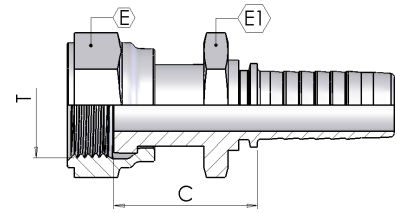

S05T**ORFS Female Back Hexagon****(ORFS)**

Product number	hose I.D.		Dimension				I.D.
	in	dash size	mm	T	E	E1	Cut-off C
S05T-04-06	1/4	04	6.4	9/16-18	17	15	30
S05T-06-09	3/8	06	9.5	11/16-16	22	17	34
S05T-08-11	1/2	08	12.7	13/16-16	24	19	37
S05T-10-13	5/8	10	15.9	1-14	30	24	41
S05T-12-14	3/4	12	19	1.3/16-12	36	30	42
S05T-16-15	1	16	25.4	1.7/16-12	41	36	50