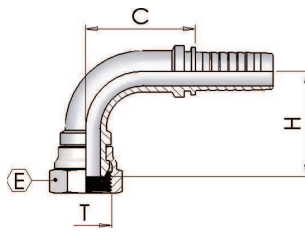

0150

0151

0158

BSP 90° Swept elbow 60° cone

| Product number | hose I.D. | | Dimension | | | | |
|----------------|-----------|------|-----------|----------|----|------|-----------|
| | in | mm | dash size | T | E | H | Cut-off C |
| 0151-03-02 | 3/16 | 4.8 | 03 | 1/8-28 | 14 | 23 | 23 |
| 0151-03-04 | 3/16 | 4.8 | 03 | 1/4-19 | 19 | 25 | 25 |
| 0151-04-02 | 1/4 | 6.4 | 04 | 1/8-28 | 14 | 25 | 25 |
| 0158-04-04 | 1/4 | 6.4 | 04 | 1/4-19 | 19 | 21 | 27 |
| 0158-04-06 | 1/4 | 6.4 | 04 | 3/8-19 | 22 | 24 | 27 |
| 0151-05-04 | 5/16 | 7.9 | 05 | 1/4-19 | 19 | 31 | 31 |
| 0158-05-06 | 5/16 | 7.9 | 05 | 3/8-19 | 22 | 29 | 31 |
| 0151-06-04 | 3/8 | 9.5 | 06 | 1/4-19 | 19 | 33 | 31 |
| 0158-06-06 | 3/8 | 9.5 | 06 | 3/8-19 | 22 | 29 | 33 |
| 0158-06-08 | 3/8 | 9.5 | 06 | 1/2-14 | 27 | 31 | 36 |
| 0151-08-06 | 1/2 | 12.7 | 08 | 3/8-19 | 22 | 42 | 39 |
| 0158-08-08 | 1/2 | 12.7 | 08 | 1/2-14 | 27 | 37.5 | 38.5 |
| 0151-08-10 | 1/2 | 12.7 | 08 | 5/8-14 | 30 | 41 | 40 |
| 0151-08-12 | 1/2 | 12.7 | 08 | 3/4-14 | 32 | 46 | 41 |
| 0151-10-10 | 5/8 | 15.9 | 10 | 5/8-14 | 30 | 43 | 43 |
| 0151-10-12 | 5/8 | 15.9 | 10 | 3/4-14 | 32 | 50 | 45 |
| 0151-12-12 | 3/4 | 19 | 12 | 3/4-14 | 32 | 57 | 56 |
| 0151-12-16 | 3/4 | 19 | 12 | 1-11 | 38 | 56 | 56 |
| 0151-16-16 | 1 | 25.4 | 16 | 1-11 | 38 | 67 | 70 |
| 0150-20-20 | 1.1/4 | 31.8 | 20 | 1.1/4-11 | 50 | 84 | 83 |
| 0150-24-24 | 1.1/2 | 38.1 | 24 | 1.1/2-11 | 55 | 95 | 103 |
| 0150-32-32 | 2 | 50.8 | 32 | 2-11 | 70 | 124 | 133 |