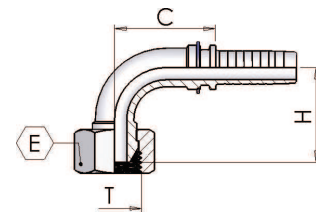

0150

0151

0158

BSP 90° Swept elbow 60° cone

| Product number | hose I.D. | | Dimension | | | | |
|----------------|-----------|------|-----------|----------|----|------|-----------|
| | in | mm | dash size | T | E | H | Cut-off C |
| 0151-03-02 | 3/16 | 4.8 | 03 | 1/8-28 | 14 | 23 | 23 |
| 0151-03-04 | 3/16 | 4.8 | 03 | 1/4-19 | 19 | 25 | 25 |
| 0151-04-02 | 1/4 | 6.4 | 04 | 1/8-28 | 14 | 25 | 25 |
| 0158-04-04 | 1/4 | 6.4 | 04 | 1/4-19 | 19 | 21 | 27 |
| 0158-04-06 | 1/4 | 6.4 | 04 | 3/8-19 | 22 | 24 | 27 |
| 0151-05-04 | 5/16 | 7.9 | 05 | 1/4-19 | 19 | 31 | 31 |
| 0158-05-06 | 5/16 | 7.9 | 05 | 3/8-19 | 22 | 29 | 31 |
| 0151-06-04 | 3/8 | 9.5 | 06 | 1/4-19 | 19 | 33 | 31 |
| 0158-06-06 | 3/8 | 9.5 | 06 | 3/8-19 | 22 | 29 | 33 |
| 0158-06-08 | 3/8 | 9.5 | 06 | 1/2-14 | 27 | 31 | 36 |
| 0151-08-06 | 1/2 | 12.7 | 08 | 3/8-19 | 22 | 42 | 39 |
| 0158-08-08 | 1/2 | 12.7 | 08 | 1/2-14 | 27 | 37.5 | 38.5 |
| 0151-08-10 | 1/2 | 12.7 | 08 | 5/8-14 | 30 | 41 | 40 |
| 0151-08-12 | 1/2 | 12.7 | 08 | 3/4-14 | 32 | 46 | 41 |
| 0151-10-10 | 5/8 | 15.9 | 10 | 5/8-14 | 30 | 43 | 43 |
| 0151-10-12 | 5/8 | 15.9 | 10 | 3/4-14 | 32 | 50 | 45 |
| 0151-12-12 | 3/4 | 19 | 12 | 3/4-14 | 32 | 57 | 56 |
| 0151-12-16 | 3/4 | 19 | 12 | 1-11 | 38 | 56 | 56 |
| 0151-16-16 | 1 | 25.4 | 16 | 1-11 | 38 | 67 | 70 |
| 0150-20-20 | 1.1/4 | 31.8 | 20 | 1.1/4-11 | 50 | 84 | 83 |
| 0150-24-24 | 1.1/2 | 38.1 | 24 | 1.1/2-11 | 55 | 95 | 103 |
| 0150-32-32 | 2 | 50.8 | 32 | 2-11 | 70 | 124 | 133 |