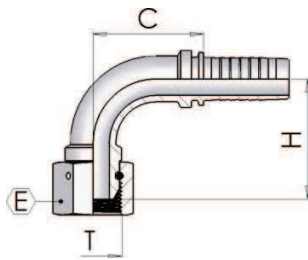

0150

0151

0158

BSP 90° Swept elbow 60° cone

| Product number | hose I.D. | | Dimension | | | | |
|----------------|-----------|------|-----------|----------|----|------|-----------|
| | in | mm | dash size | T | E | H | Cut-off C |
| 0151-03-02 | 3/16 | 4.8 | 03 | 1/8-28 | 14 | 23 | 23 |
| 0151-03-04 | 3/16 | 4.8 | 03 | 1/4-19 | 19 | 25 | 25 |
| 0151-04-02 | 1/4 | 6.4 | 04 | 1/8-28 | 14 | 25 | 25 |
| 0158-04-04 | 1/4 | 6.4 | 04 | 1/4-19 | 19 | 21 | 27 |
| 0158-04-06 | 1/4 | 6.4 | 04 | 3/8-19 | 22 | 24 | 27 |
| 0151-05-04 | 5/16 | 7.9 | 05 | 1/4-19 | 19 | 31 | 31 |
| 0158-05-06 | 5/16 | 7.9 | 05 | 3/8-19 | 22 | 29 | 31 |
| 0151-06-04 | 3/8 | 9.5 | 06 | 1/4-19 | 19 | 33 | 31 |
| 0158-06-06 | 3/8 | 9.5 | 06 | 3/8-19 | 22 | 29 | 33 |
| 0158-06-08 | 3/8 | 9.5 | 06 | 1/2-14 | 27 | 31 | 36 |
| 0151-08-06 | 1/2 | 12.7 | 08 | 3/8-19 | 22 | 42 | 39 |
| 0158-08-08 | 1/2 | 12.7 | 08 | 1/2-14 | 27 | 37.5 | 38.5 |
| 0151-08-10 | 1/2 | 12.7 | 08 | 5/8-14 | 30 | 41 | 40 |
| 0151-08-12 | 1/2 | 12.7 | 08 | 3/4-14 | 32 | 46 | 41 |
| 0151-10-10 | 5/8 | 15.9 | 10 | 5/8-14 | 30 | 43 | 43 |
| 0151-10-12 | 5/8 | 15.9 | 10 | 3/4-14 | 32 | 50 | 45 |
| 0151-12-12 | 3/4 | 19 | 12 | 3/4-14 | 32 | 57 | 56 |
| 0151-12-16 | 3/4 | 19 | 12 | 1-11 | 38 | 56 | 56 |
| 0151-16-16 | 1 | 25.4 | 16 | 1-11 | 38 | 67 | 70 |
| 0150-20-20 | 1.1/4 | 31.8 | 20 | 1.1/4-11 | 50 | 84 | 83 |
| 0150-24-24 | 1.1/2 | 38.1 | 24 | 1.1/2-11 | 55 | 95 | 103 |
| 0150-32-32 | 2 | 50.8 | 32 | 2-11 | 70 | 124 | 133 |