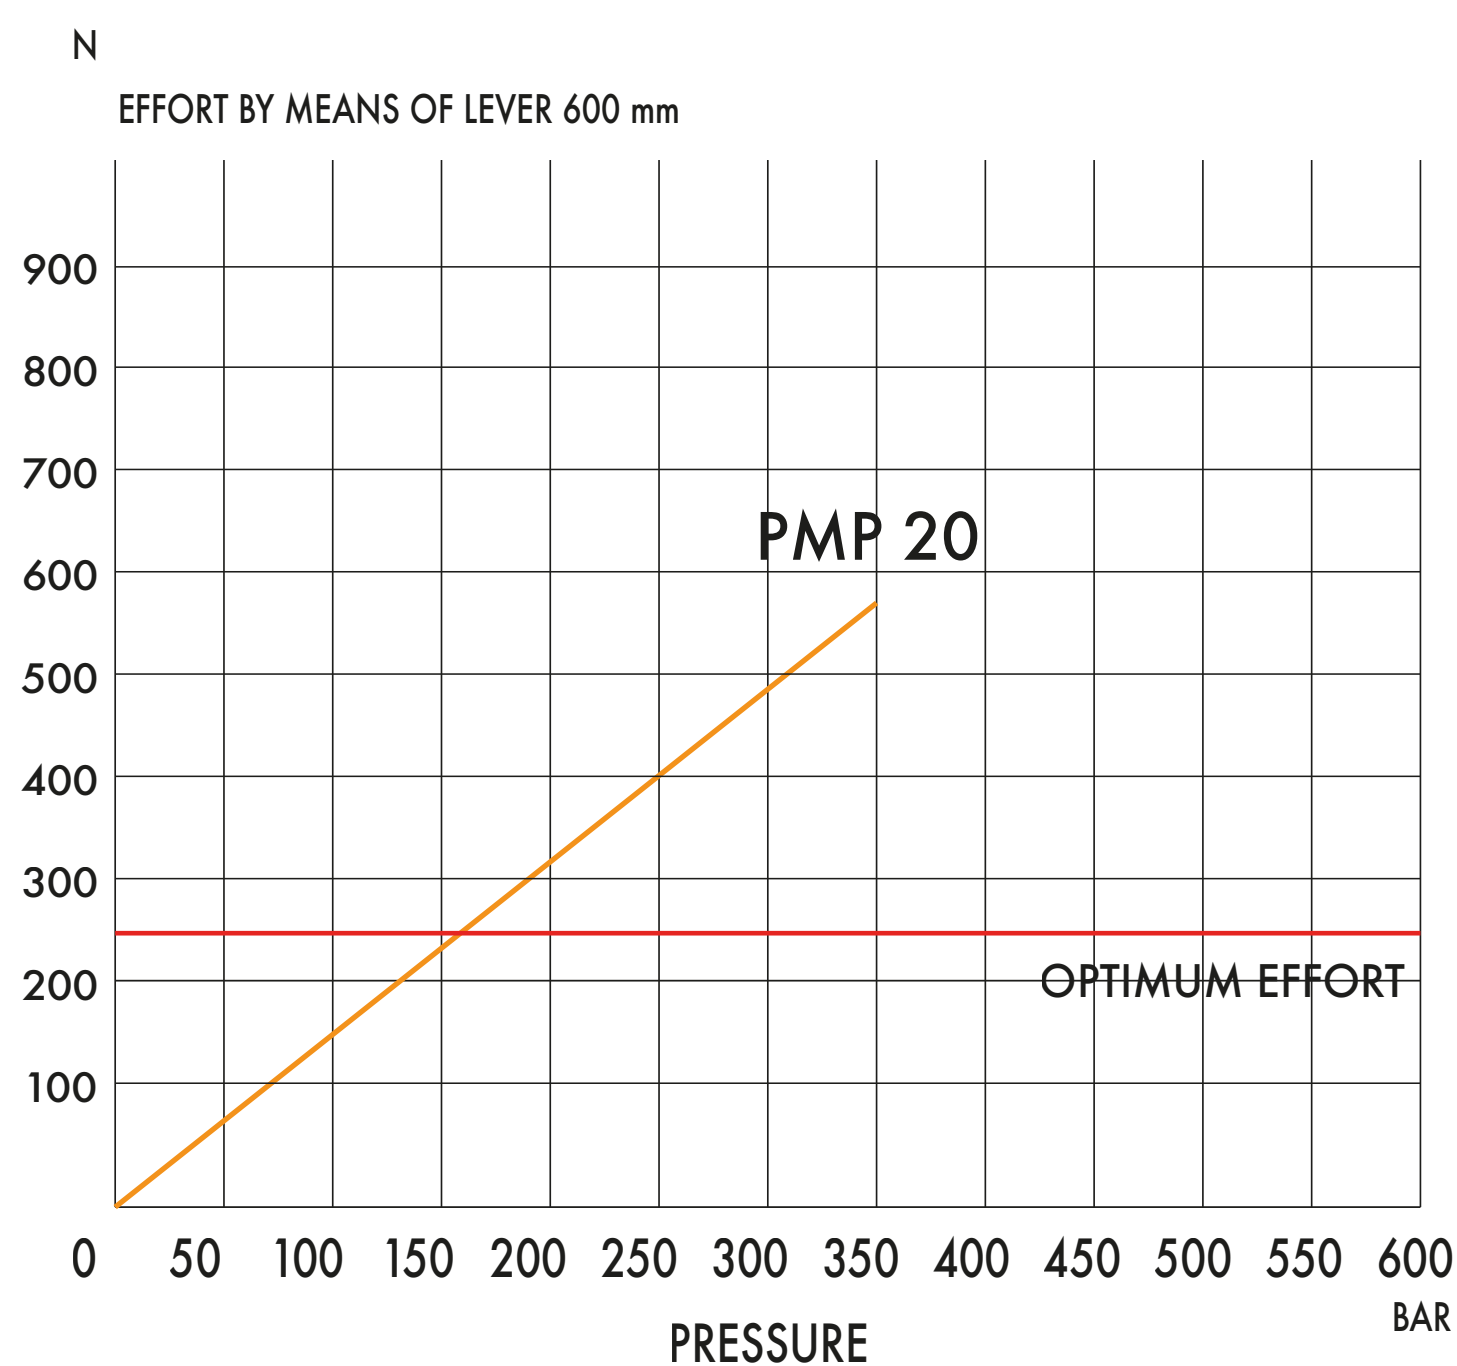

Hand pumps

PMP 20 L-s

Tech sheet

DETAILS

with release lever
double acting hand pump for single acting cylinder
for fixing to wall

SPECIFICATIONS

Cast iron body
Piston treated with Niploy
White zinc plated support lever
Lever connection $\varnothing 27$
White zinc plated external parts
Standard colour black

HYDRAULIC DIAGRAM

EFFORT DIAGRAM

DISPLACEMENT cm ³	A mm	B mm	C mm	D °	E °	ACTUAL DISPLACEMENT cm ³	PRESSURE BAR		MASS KG	CODE
							OPTIMAL	MAX		
20	--	--	--	32	30	20,090	150	350	2,650	6074.0062

HV Hydraulic s.r.l. | Take YOU to another WORLD