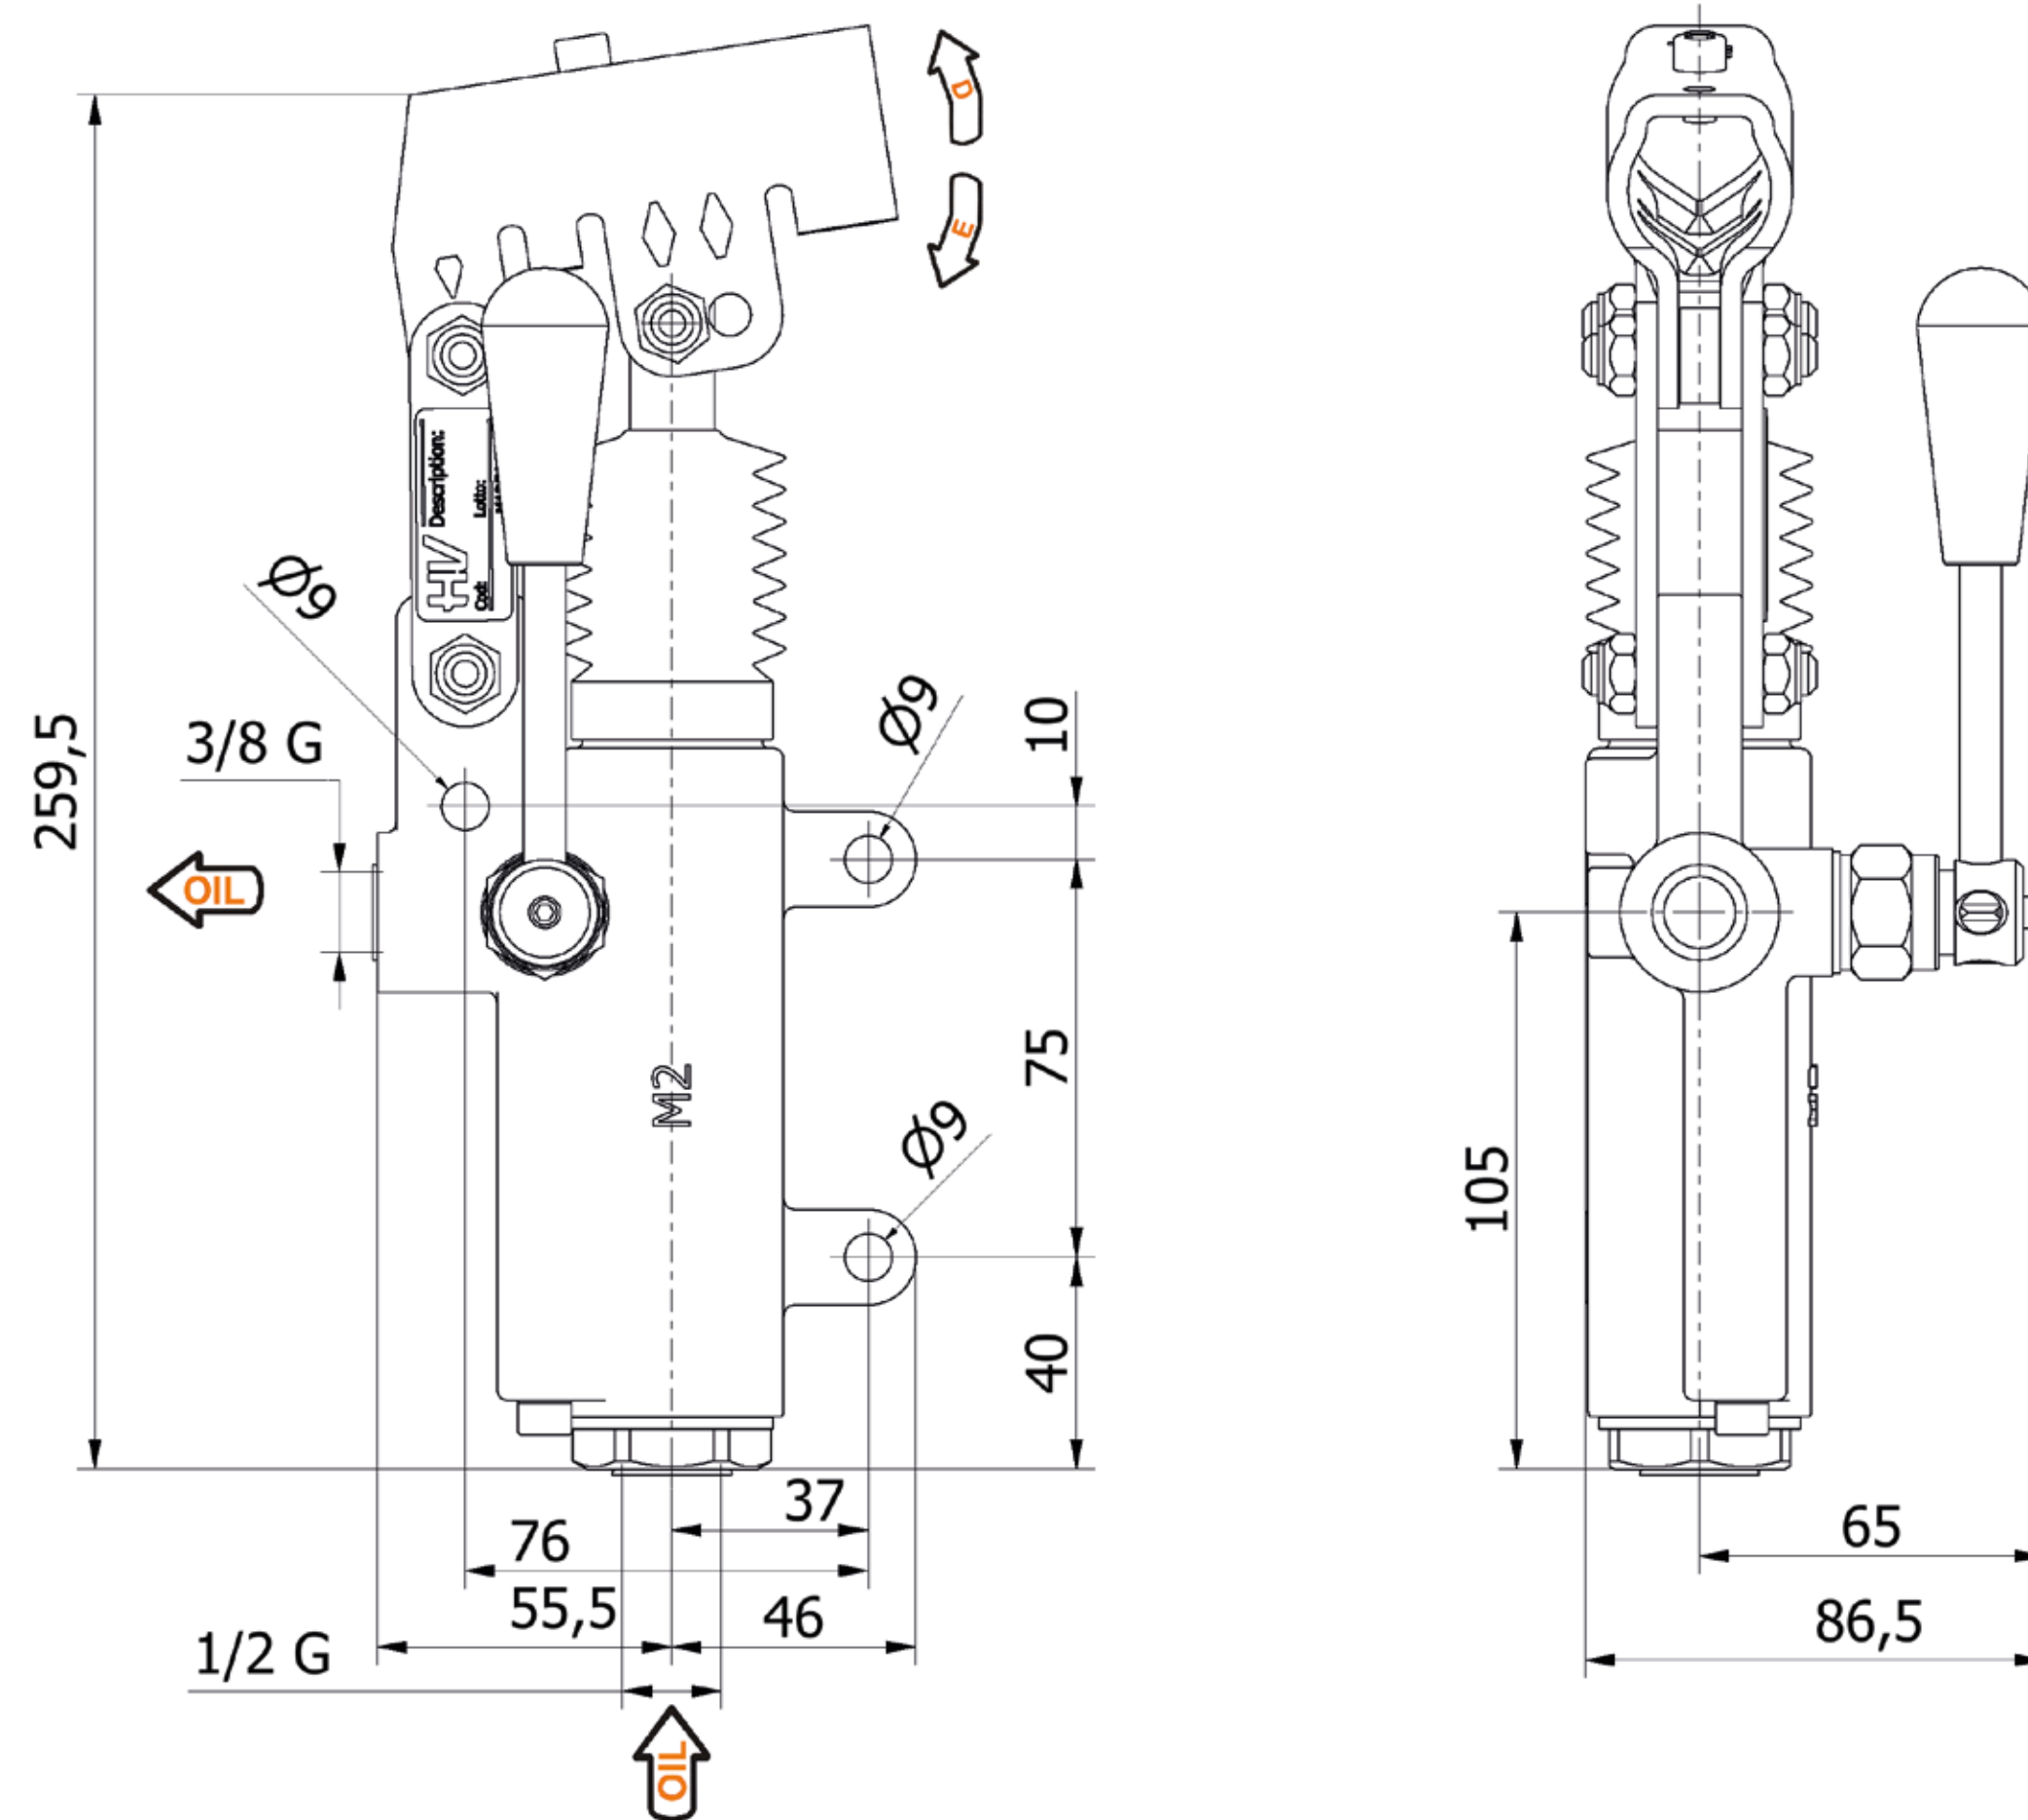

Hand pumps

PMP 20 L-s

Tech sheet

DETAILS

with release lever
double acting hand pump for single acting cylinder
for fixing to wall

SPECIFICATIONS

Cast iron body
Piston treated with Niploy
White zinc plated support lever
Lever connection $\varnothing 27$
White zinc plated external parts
Standard colour black

HYDRAULIC DIAGRAM

EFFORT DIAGRAM

DISPLACEMENT cm ³	A mm	B mm	C mm	D °	E °	ACTUAL DISPLACEMENT cm ³	PRESSURE BAR		MASS KG	CODE
							OPTIMAL	MAX		
20	--	--	--	32	30	20,090	150	350	2,650	6074.0062

HV Hydraulic s.r.l. | Take YOU to another WORLD