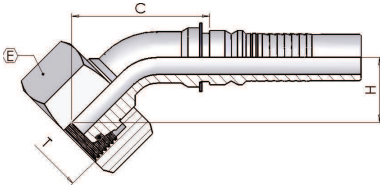

0184H

90° Metric Swept Elbow 24° Seat Heavy

(DKOS 90°)

Product number	hose I.D.		Dimension					
	in	dash size	mm	Thread T	erm.	hex E	drop H	Cut-off C
0184H12-36	3/4	12	19	M36-2	25	46	58	55
0184H16-36	1	16	25.4	M36-2	25	46	68	75
0184H16-42	1	16	25.4	M42-2	30	50	69	74
0184H20-52	1.1/4	20	31.8	M52-2	38	60	83	94

0284H

45° Metric Swept Elbow 24° Seat Heavy

(DKOS 45°)

Product number	hose I.D.		Dimension					
	in	dash size	mm	Thread T	erm.	hex E	drop H	Cut-off C
0284H12-36	3/4	12	19	M36-2	25	46	31	86
0284H16-36	1	16	25.4	M36-2	25	46	34	82
0284H16-42	1	16	25.4	M42-2	30	50	33	84
0284H20-52	1.1/4	20	31.8	M52-2	38	60	40	105