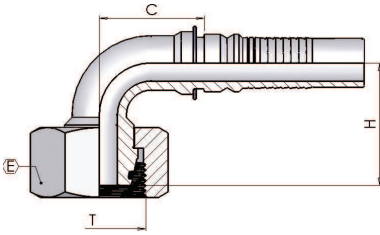

0184H

90° Metric Swept Elbow 24° Seat Heavy

(DKOS 90°)

Product number	hose I.D.		Dimension					
	in	dash size	mm	Thread T	erm.	hex E	drop H	Cut-off C
0184H12-36	3/4	12	19	M36-2	25	46	58	55
0184H16-36	1	16	25.4	M36-2	25	46	68	75
0184H16-42	1	16	25.4	M42-2	30	50	69	74
0184H20-52	1.1/4	20	31.8	M52-2	38	60	83	94

0284H

45° Metric Swept Elbow 24° Seat Heavy

(DKOS 45°)

Product number	hose I.D.		Dimension					
	in	dash size	mm	Thread T	erm.	hex E	drop H	Cut-off C
0284H12-36	3/4	12	19	M36-2	25	46	31	86
0284H16-36	1	16	25.4	M36-2	25	46	34	82
0284H16-42	1	16	25.4	M42-2	30	50	33	84
0284H20-52	1.1/4	20	31.8	M52-2	38	60	40	105