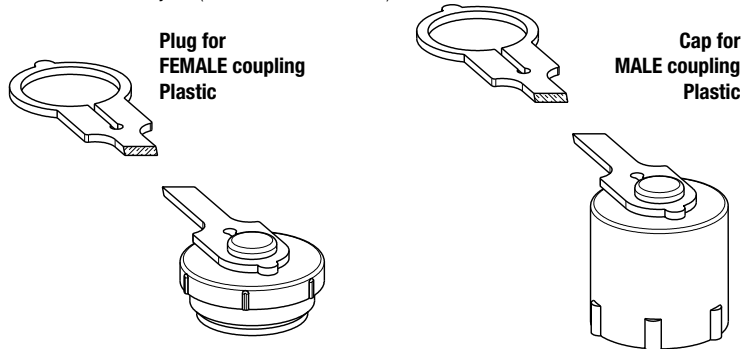

SPARE KIT SEAL FOR FEMALE

| Repair kit / OR (+BK) | | |
|-----------------------|----------------|-------------|
| Body Size | Description | Part Number |
| 1/4" | OR F IV14HP | 815700652 |
| 3/8" | OR+BK F IV38HP | 815700650 |

PROTECTIVE CAPS FOR IV-HP SERIES

Protective caps are always recommended to protect the couplings from damage, dirt inclusion, and will increase the product life. For the IV-HP series are available two kind of materials:

- Plastic caps with lanyard (standard color: black)
- Cr3 steel with lanyard (standard colors: natural)

| Body Size/Description | Protective Cap | | Material/Color |
|-----------------------|-----------------|--------------|----------------|
| | Plug for Female | Cap for Male | |
| 1/4" IV14HP | 815603010 | 815603011 | Plastic/Black |
| 3/8" IV38HP | 815603012 | 815603013 | Plastic/Black |

Plug for FEMALE coupling Carbon Steel

Cap for MALE coupling Carbon Steel

| Body Size/Description | Protective Cap | | Material/Color |
|-----------------------|-----------------|--------------|-----------------------|
| | Plug for Female | Cap for Male | |
| 1/4" IV14HP | 815605004 | 815605005 | Carbon steel/Chrome 3 |
| 3/8" IV38HP | 815605002 | 815605003 | Carbon steel/Chrome 3 |