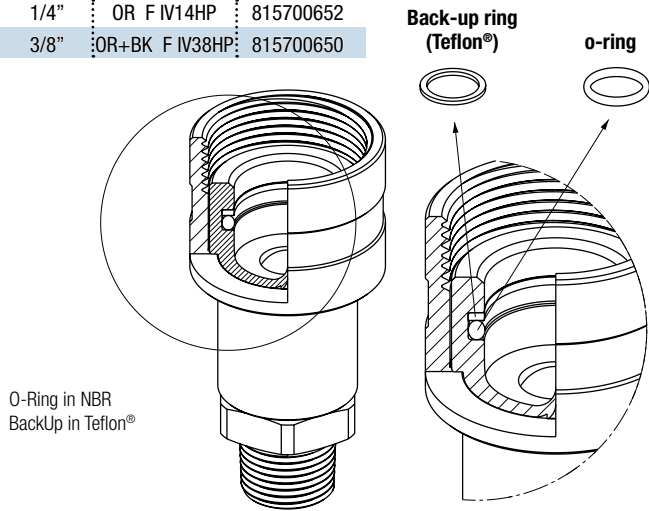

SPARE KIT SEAL FOR FEMALE

| Repair kit / OR (+BK) | | |
|-----------------------|----------------|-------------|
| Body Size | Description | Part Number |
| 1/4" | OR F IV14HP | 815700652 |
| 3/8" | OR+BK F IV38HP | 815700650 |

- Plastic caps with lanyard (standard color: black)
- Cr3 steel with lanyard (standard colors: natural)

| Body Size/Description | Protective Cap | | Material/Color |
|-----------------------|-----------------|--------------|----------------|
| | Plug for Female | Cap for Male | |
| 1/4" IV14HP | 815603010 | 815603011 | Plastic/Black |
| 3/8" IV38HP | 815603012 | 815603013 | Plastic/Black |

Plug for FEMALE coupling Carbon Steel

Cap for MALE coupling Carbon Steel

| Body Size/Description | Protective Cap | | Material/Color |
|-----------------------|-----------------|--------------|-----------------------|
| | Plug for Female | Cap for Male | |
| 1/4" IV14HP | 815605004 | 815605005 | Carbon steel/Chrome 3 |
| 3/8" IV38HP | 815605002 | 815605003 | Carbon steel/Chrome 3 |