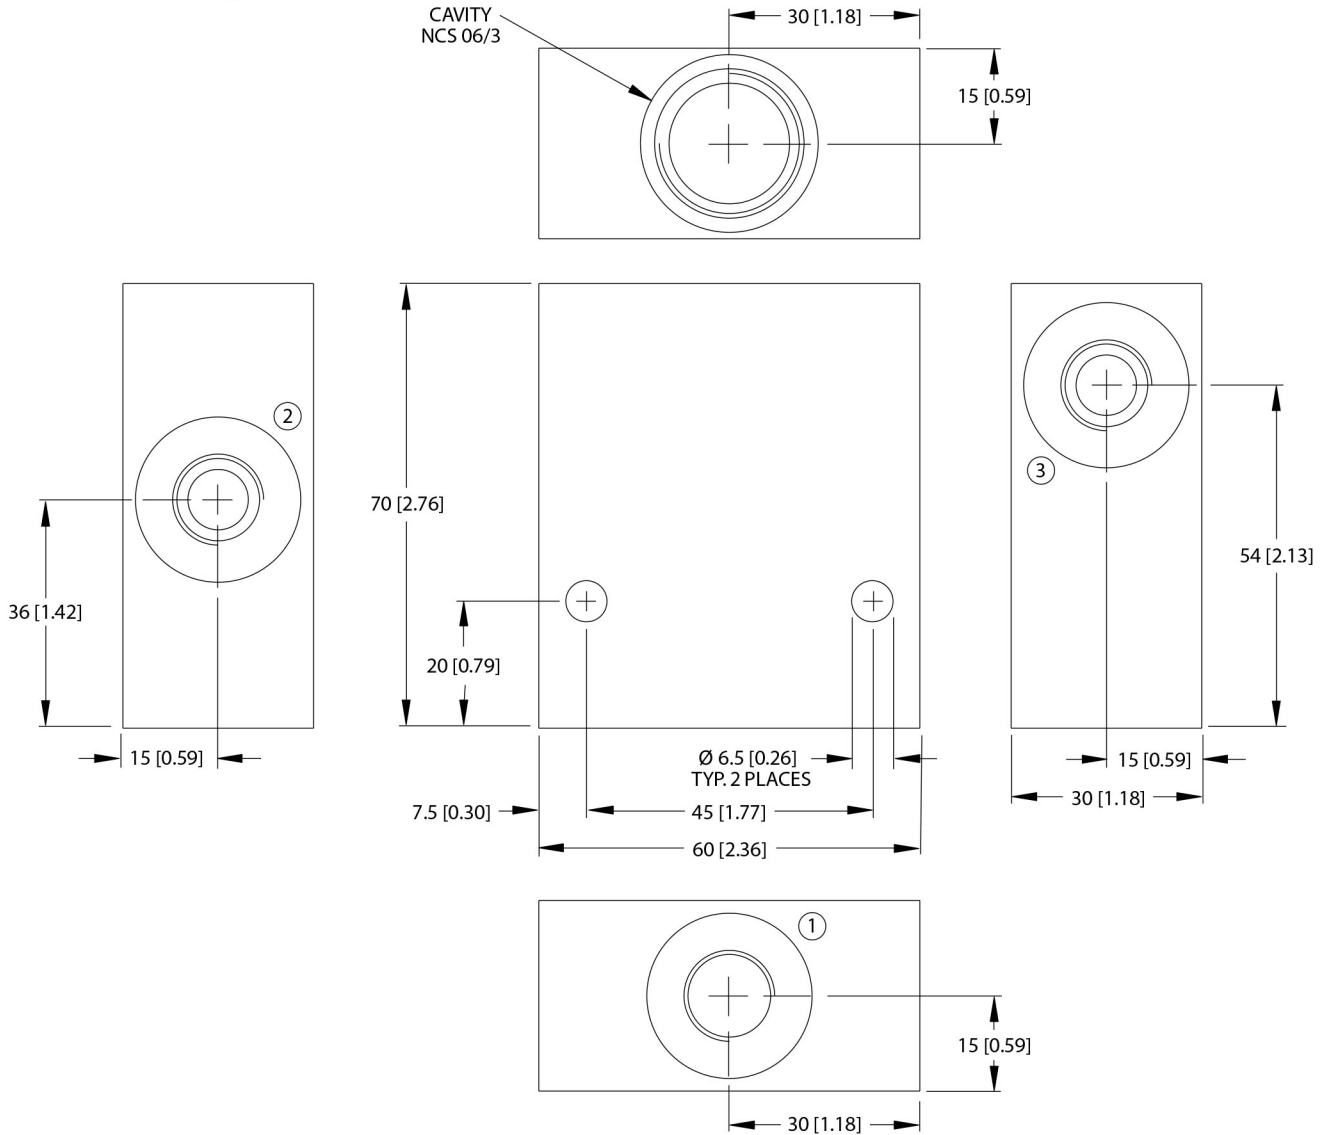

Dimensional drawings

Options

Order Code	Description	Style	Ports
NCS06/3-SE-3/8	Aluminum Housing	SE	3/8 BSP
NCS06/3-SE-6S	Aluminum Housing	SE	SAE #6